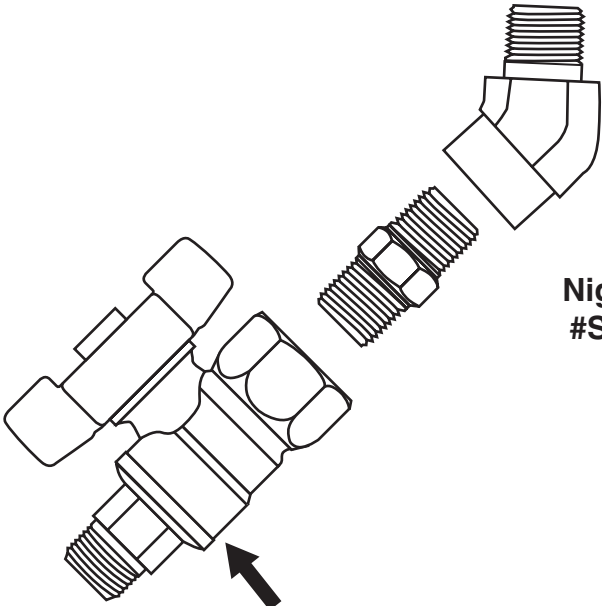

Knob & Dial Kit  
#SBP007

Pot Kit - Speed Control  
(not shown)  
SBP119

ON-Off Toggle Switch  
#SBP091

Handle Assembly - Complete  
#SBP003AS

**Manifold Elbows**  
#SBP057

**Grease Fitting**  
#SBP106

**Manifold**  
#SBP056

**(Optional)  
Ratio Nipple 45°**  
#SBP12245

**Ratio Nipple**  
#SBP122

**Night Cap**  
#SBP062

**Manifold  
Retaining Nut**  
#SBP058

**Ratio Valve**  
#SBP121

Idler 20T, 5/8 Bore  
#SBP043

Pump - Shertech  
(Behind Sprocket)  
#SBP079

DC Motor 1/2 HP  
#SBP059

Sprocket 20T 5/8 Bore  
#SBP087

Chain 4' w/Link  
#SBP022

Sprocket 35T, 3/4 Bore  
#SBP086