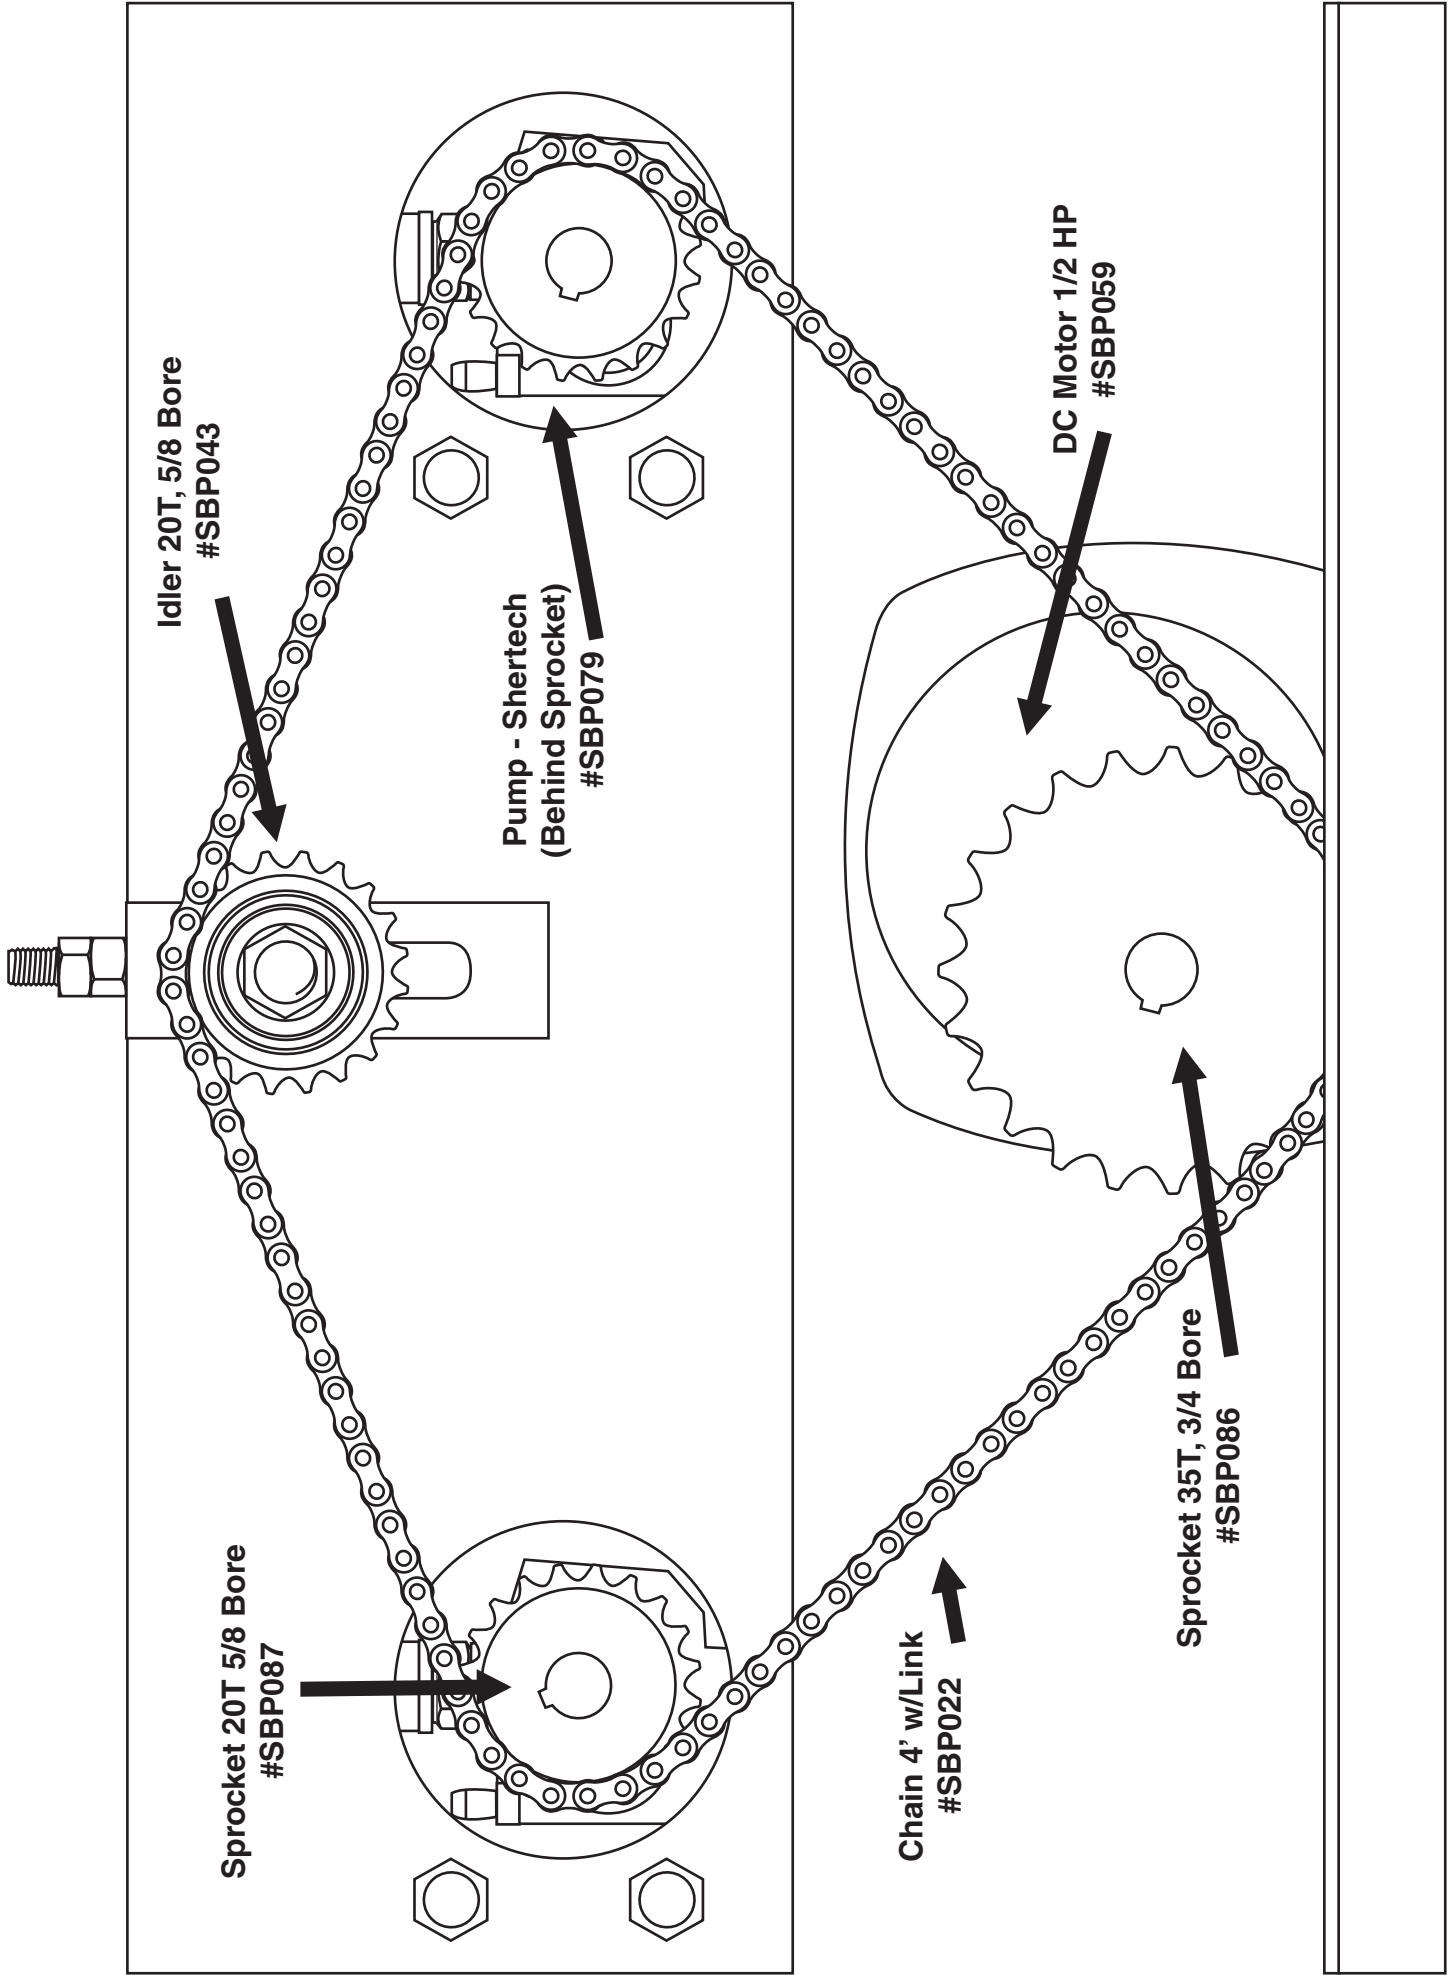

Knob & Dial Kit  
#SBP007

Pot Kit - Speed Control  
(not shown)  
SBP119

ON-Off Toggle Switch  
#SBP091

Handle Assembly - Complete  
#SBP003AS

**Manifold Elbows**  
#SBP057

**Grease Fitting**  
#SBP106

**Manifold**  
#SBP056

**(Optional)  
Ratio Nipple 45°**  
#SBP12245

**Ratio Nipple**  
#SBP122

**Night Cap**  
#SBP062

**Manifold  
Retaining Nut**  
#SBP058

**Ratio Valve**  
#SBP121

Idler 20T, 5/8 Bore  
#SBP043

Pump - Shertech  
(Behind Sprocket)  
#SBP079

DC Motor 1/2 HP  
#SBP059

Sprocket 20T 5/8 Bore  
#SBP087

Chain 4' w/Link  
#SBP022

Sprocket 35T, 3/4 Bore  
#SBP086