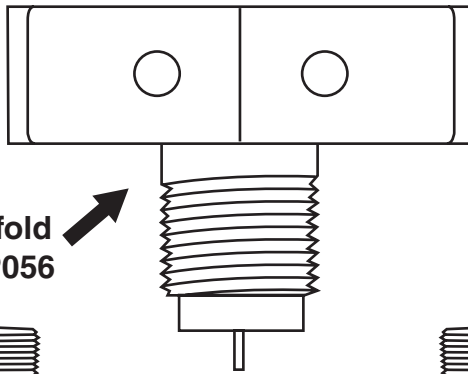

Knob & Dial Kit  
#SBP007

Pot Kit - Speed Control  
(not shown)  
SBP119

ON-Off Toggle Switch  
#SBP091

Handle Assembly - Complete  
#SBP003AS

**Manifold Elbows**  
#SBP057

**Grease Fitting**  
#SBP106

**Manifold**  
#SBP056

**(Optional)  
Ratio Nipple 45°**  
#SBP12245

**Ratio Nipple**  
#SBP122

**Night Cap**  
#SBP062

**Manifold  
Retaining Nut**  
#SBP058

**Ratio Valve**  
#SBP121

Idler 20T, 5/8 Bore  
#SBP043

Pump - Shertech  
(Behind Sprocket)  
#SBP079